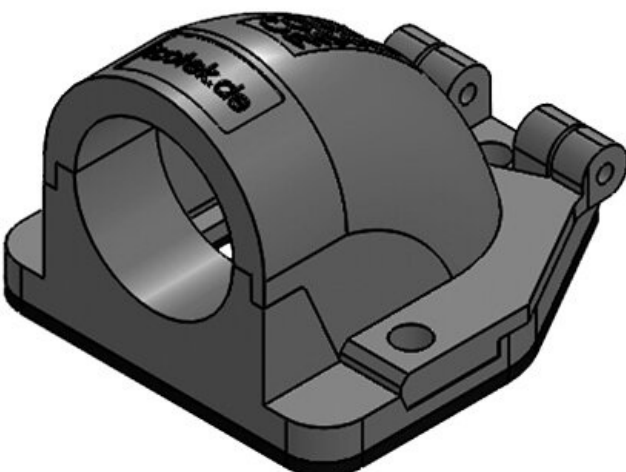

Part No.	31414	Nominal size	NW 17
EAN	4251269300	No. of screw	3
	356	holes	
Package	10	Diam. of screw	4,3 mm
quantity		holes	
Length	49 mm		
Width	45 mm		
Height	32 mm		
Colour	grey (RAL		
	7011)