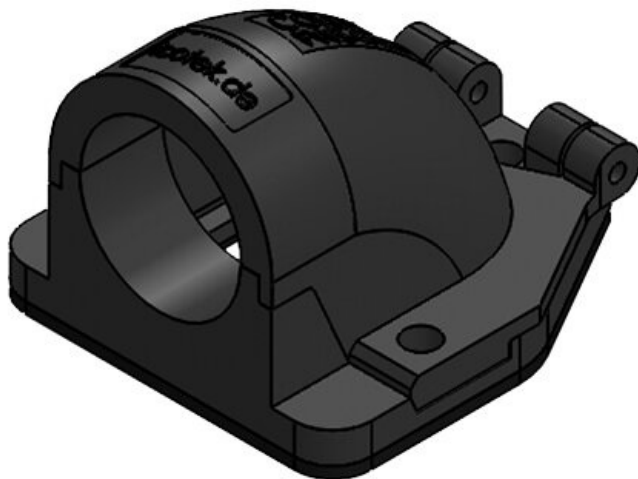

Part No.	31413	Nominal size	NW 17
EAN	4251269300	No. of screw	3
	349	holes	
Package	10	Diam. of screw	4,3 mm
quantity		holes	
Length	49 mm		
Width	45 mm		
Height	32 mm		
Colour	black		

CONFIX™ FWS-B 16 gy