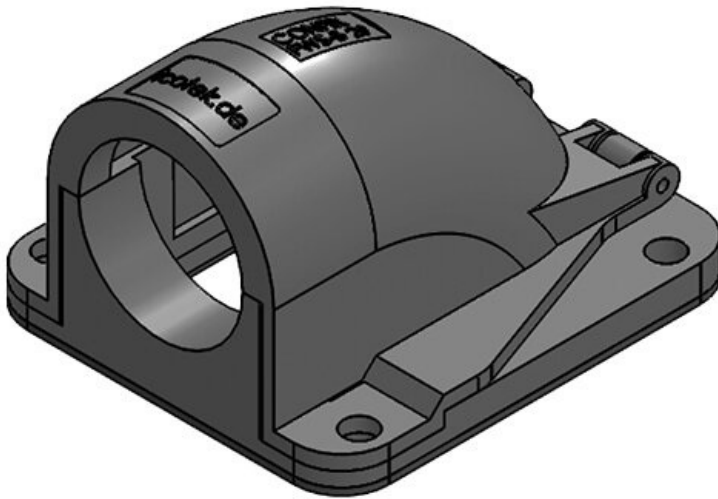

CONFIX™ FWS-B 29 gy

Part No.	31420	Nominal size	NW 29
EAN	4251269300	No. of screw	4
	394	holes	
Package quantity	10	Diam. of screw	6,6 mm
Length	85 mm	holes	
Width	76 mm		
Height	51 mm		
Colour	grey (RAL 7011)