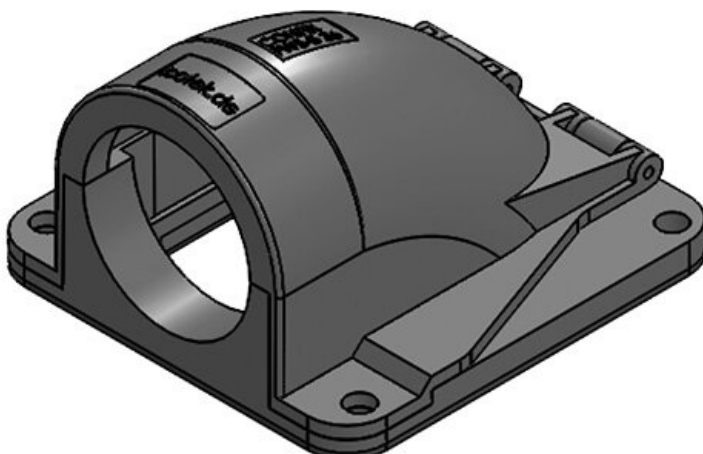

CONFIX™ FWS-B 36 gy

Part No.	31423	Nominal size	NW 37
EAN	4251269300	No. of screw	4
	417	holes	
Package quantity	5	Diam. of screw	6,6 mm
Length	97 mm	holes	
Width	92 mm		
Height	56 mm		
Colour	grey (RAL 7011)